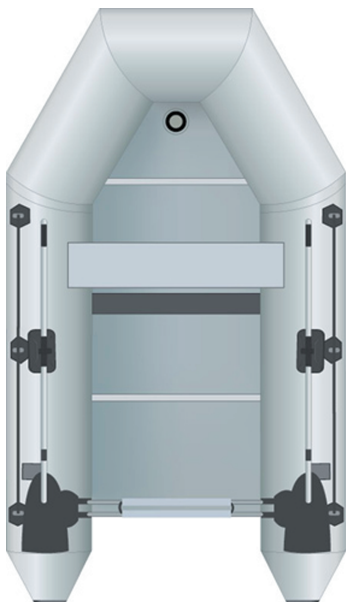

Warranty period: 5 years on buoyancy tube fabric; one year against defects in workmanship.

Ribeye AF Models

The Ribeye AF is an exciting all-purpose sports inflatable boat, designed for fun and for serious on-water leisure action. There are two models, 4m and 4.3m, both of which come equipped with specially designed hard wearing, yet lightweight aluminium floors for minimal maintenance. They feature a V-hull configuration with an inflatable keel section which you will appreciate in rough waves. All Ribeye features combine to aid precision handling and increased stability during sporting manoeuvres.

Ribeye AF400

Overall Length: 400cm
Width: 200cm
Weight: 96kg
Tube Diameter: 50cm
Max Person: 7 + 1
Max Eng Power: 30hp (22.5kW)
Engine Shaft: Standard
Bag Size: 138 x 70 x 48cm
Bag Weight: 59kg
Floor Bag Size: 120 x 88 x 16cm
Floor Weight: 37kg
Price (inc VAT): £1,599

Ribeye AF430

Overall Length: 428cm
Width: 200cm
Weight: 100kg
Tube Diameter: 50cm
Max Person: 8
Max Eng Power: 30hp (22.5kW)
Engine Shaft: Standard
Bag Size: 138 x 70 x 48cm
Bag Weight: 60kg
Floor Bag Size: 120 x 88 x 16cm
Floor Weight: 40kg
Price (inc VAT): £1,699